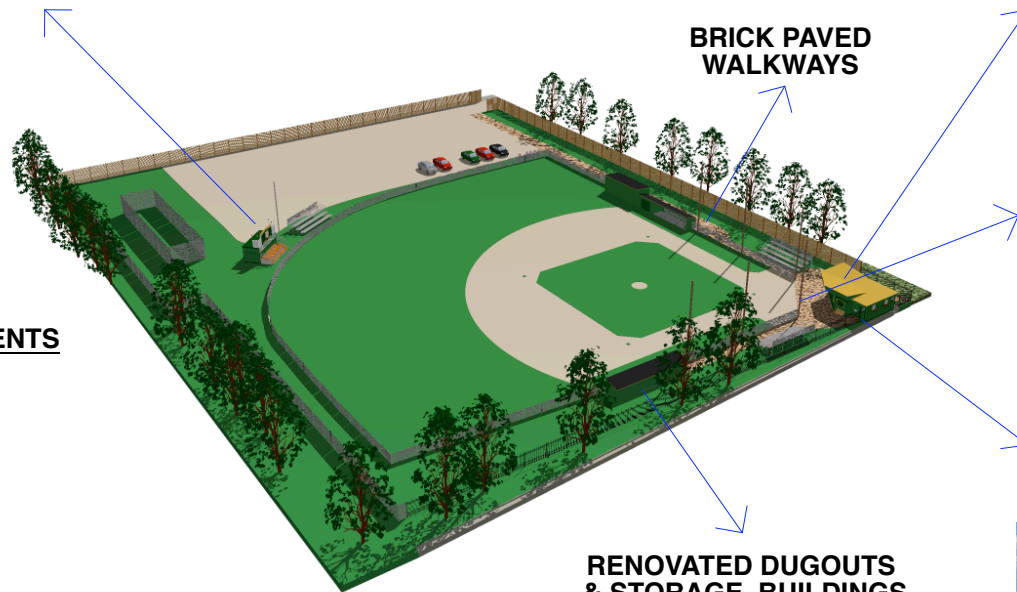

ROEMER PARK IMPROVEMENT PROJECT

**NEW SCOREBOARD, BLEACHERS
& STORAGE BUILDING**

**RENOVATED and EXPANDED
CONCESSION BUILDING &
KITCHEN**

**BRICK PAVED
WALKWAYS**

**NEW BACKSTOP POLES, MESH,
FENCING AND GATES**

ADDITIONAL PARK IMPROVEMENTS

- IMPROVED SITE DRAINAGE
- BRICK PAVED WALKWAYS
- RENOVATED DUGOUTS
- RENOVATED STORAGE SHEDS
- NEW REFRIGERATION
- NEW FLAG POLE
- NEW HOME RUN FENCE
- NEW SHADE TREES

**RENOVATED DUGOUTS
& STORAGE BUILDINGS**