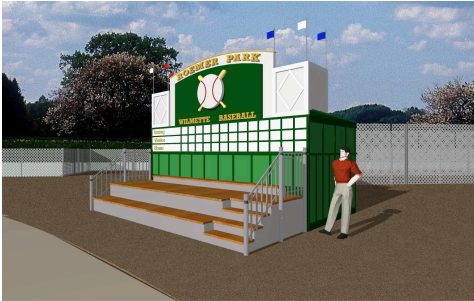

ROEMER PARK IMPROVEMENT PROJECT

**NEW SCOREBOARD, BLEACHERS
& STORAGE BUILDING**

**RENOVATED and EXPANDED
CONCESSION BUILDING &
KITCHEN**

**BRICK PAVED
WALKWAYS**

**NEW BACKSTOP POLES, MESH,
FENCING AND GATES**

ADDITIONAL PARK IMPROVEMENTS

- IMPROVED SITE DRAINAGE
- BRICK PAVED WALKWAYS
- RENOVATED DUGOUTS
- RENOVATED STORAGE SHEDS
- NEW REFRIGERATION
- NEW FLAG POLE
- NEW HOME RUN FENCE
- NEW SHADE TREES

**RENOVATED DUGOUTS
& STORAGE BUILDINGS**